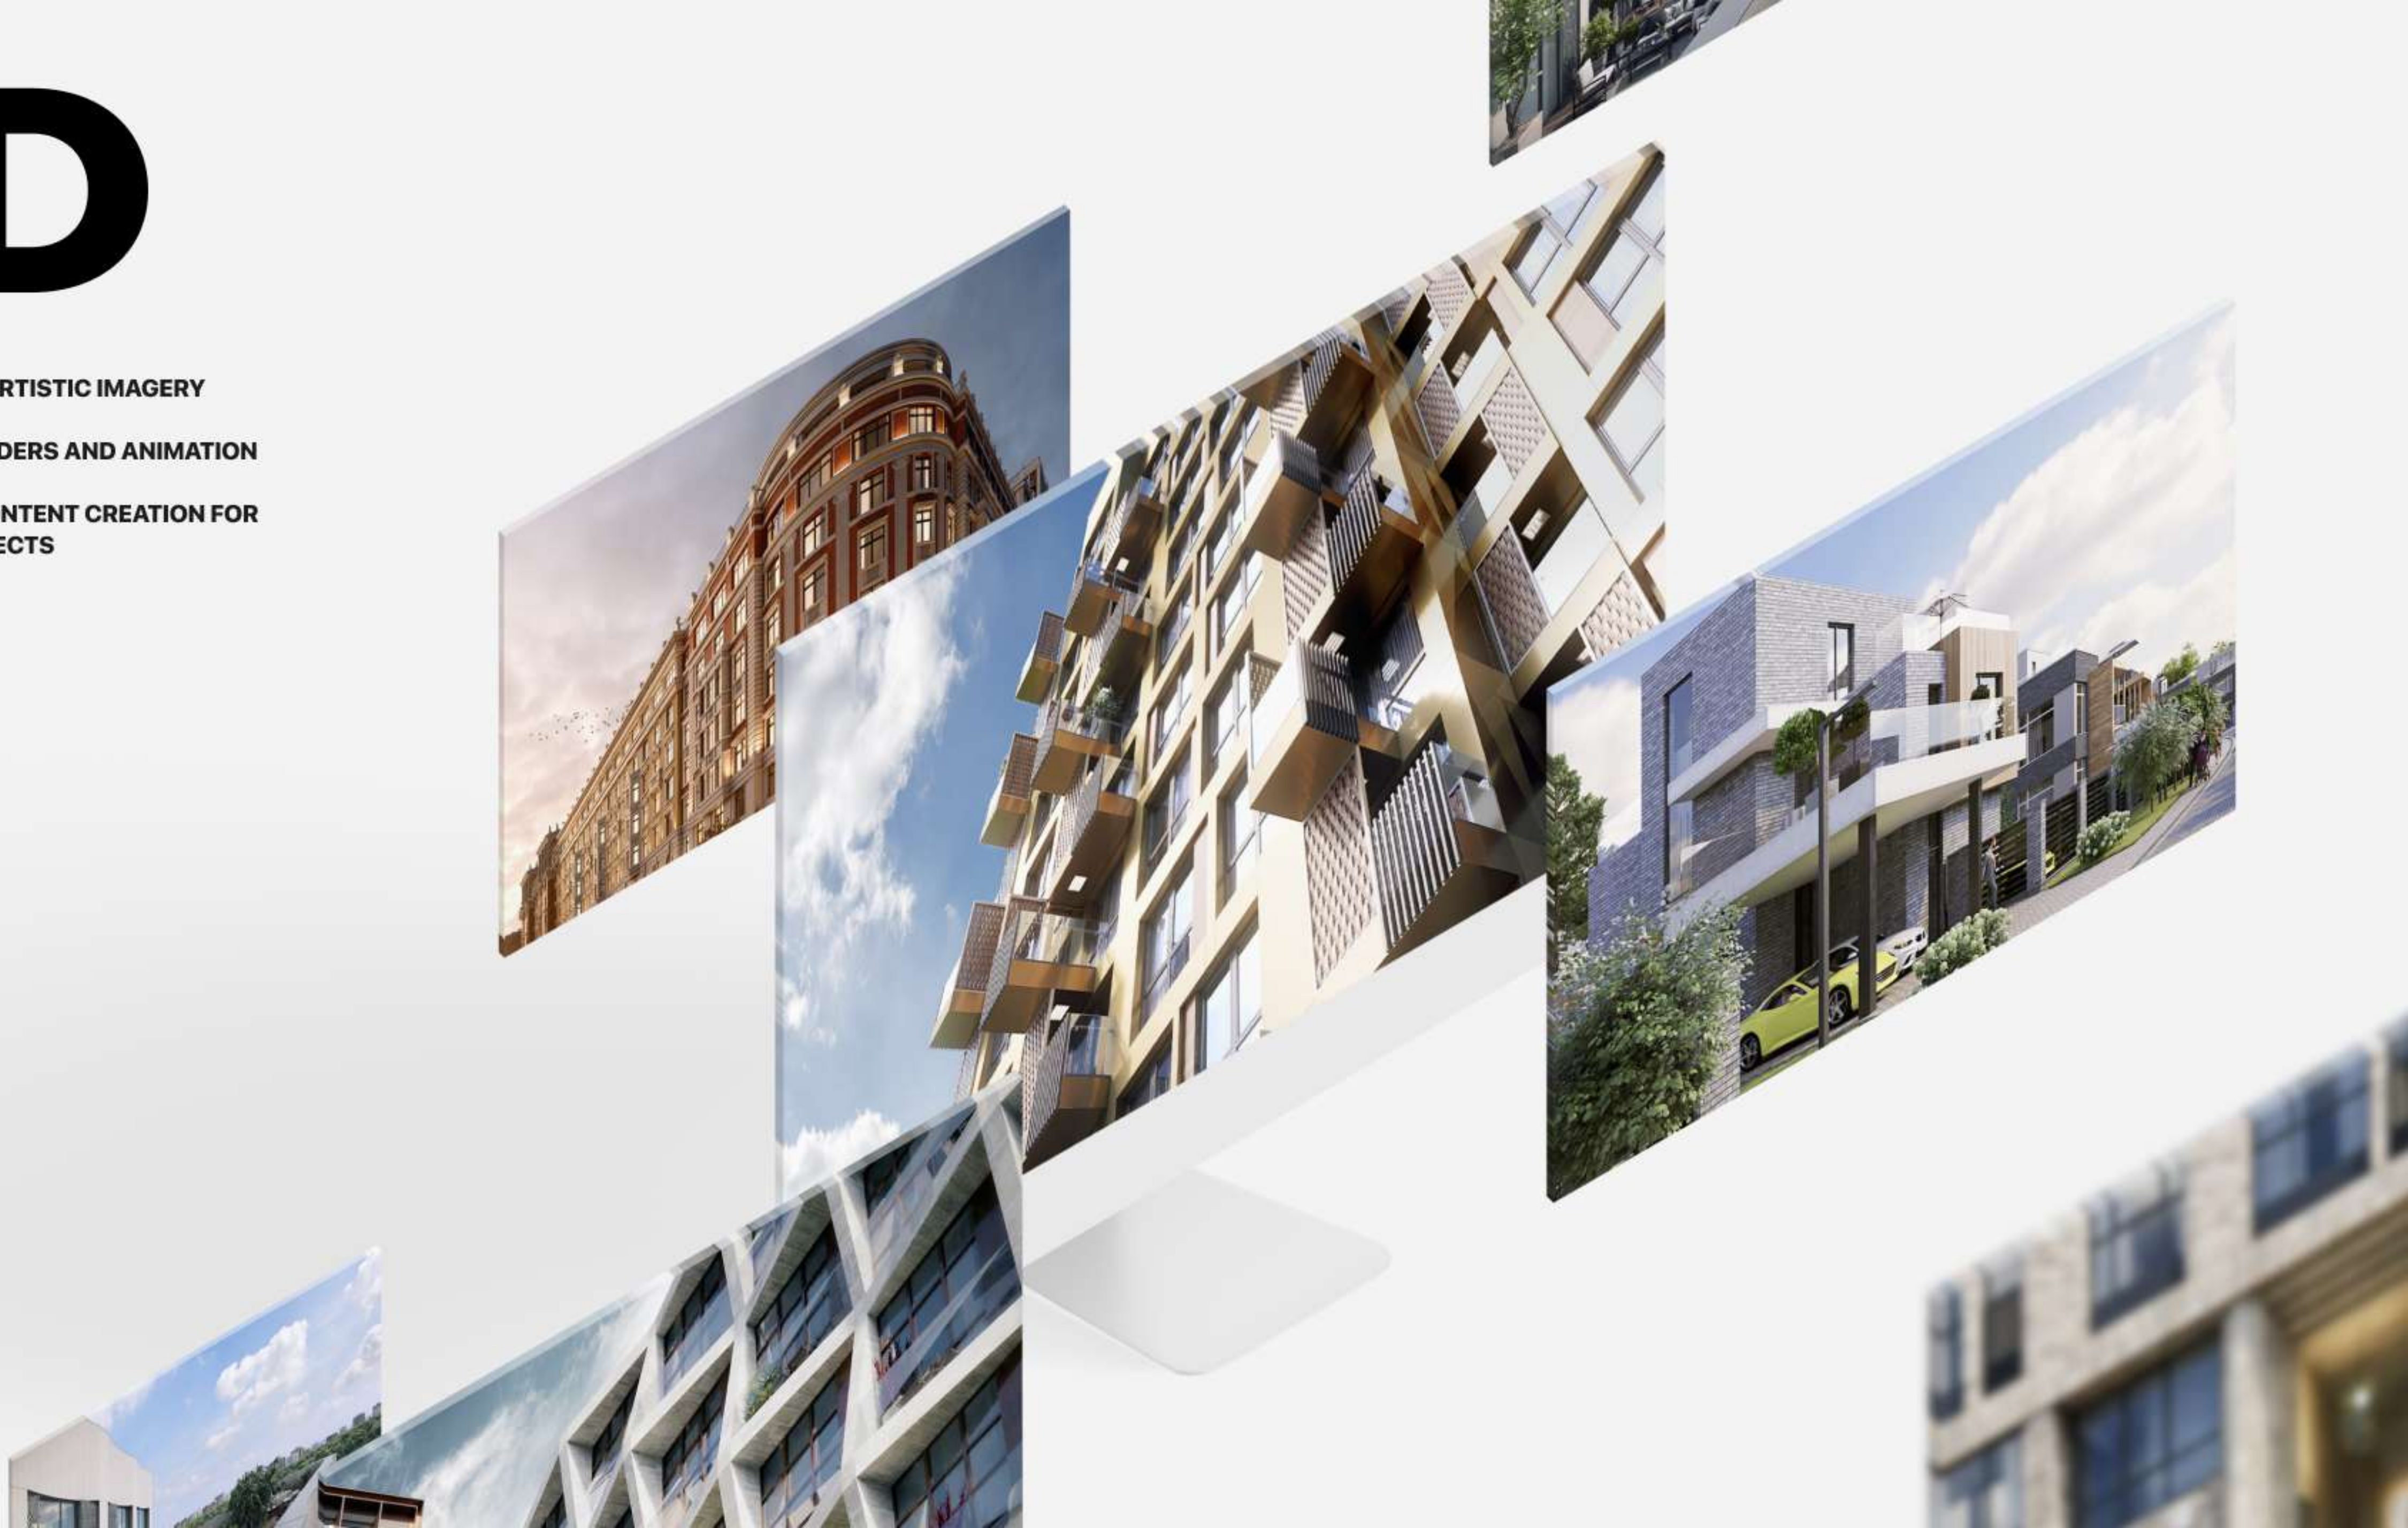

3D

PHOTOREALISTIC ARTISTIC IMAGERY

ATMOSPHERIC RENDERS AND ANIMATION

**3D-DESIGN AND CONTENT CREATION FOR
INVESTMENT PROJECTS**

VIRTUAL TOURS