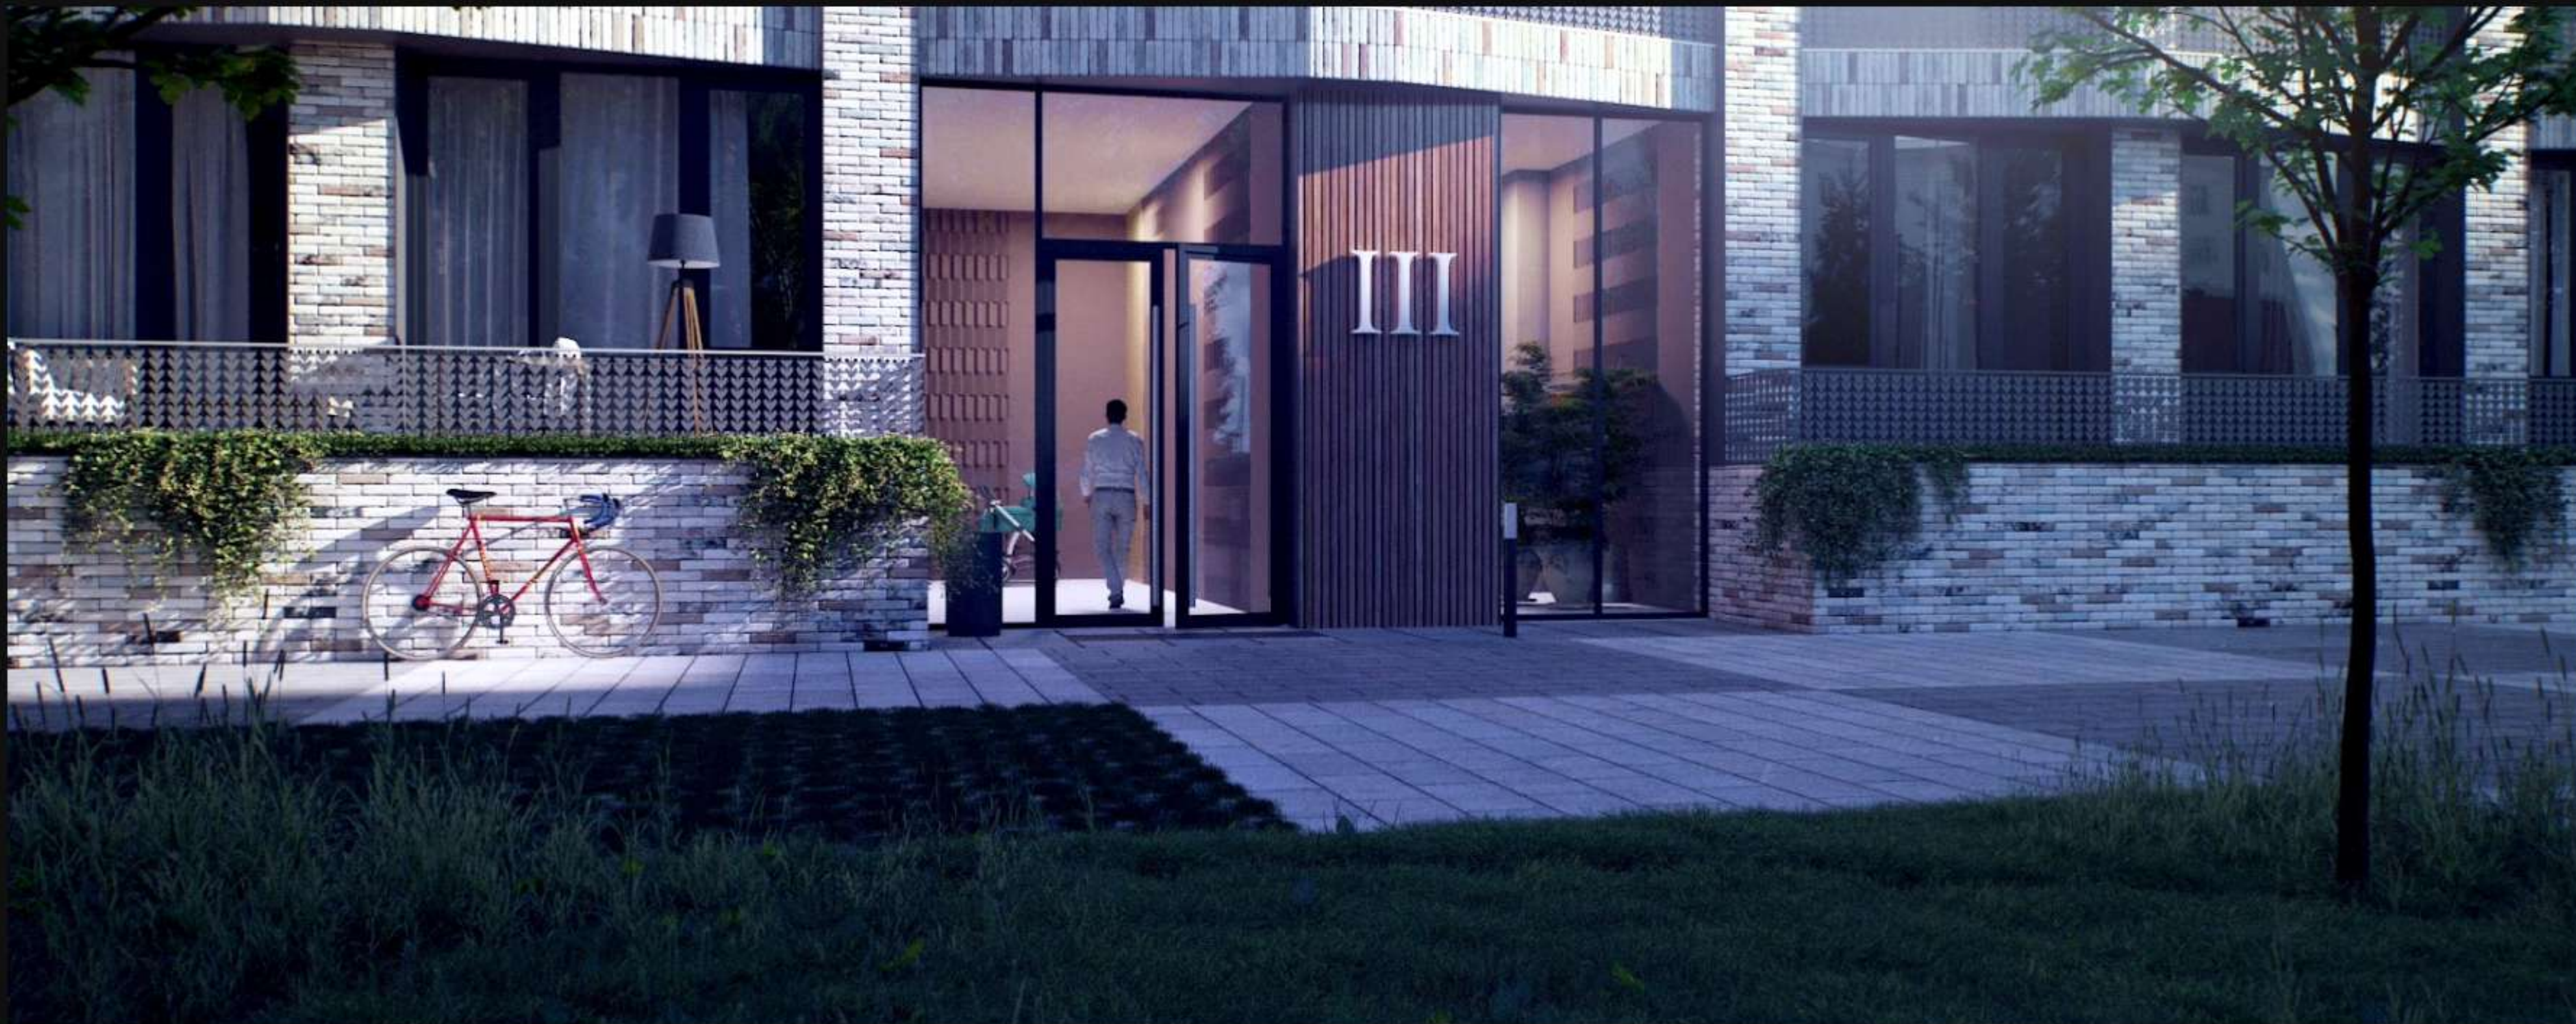

VITALITY – VITAL FORCE

2021

CLASS | BUSINESS

LOCATION | MOSCOW

CLIENT | LARUS CAPITAL

JANRE | ARCHITECTURE VIDEO

ART3D | IDEA, SCREENPLAY, 3D-ANIMATION, VIDEO SHOOTING, QUADCOPTER SHOOTING, PRODUCTION