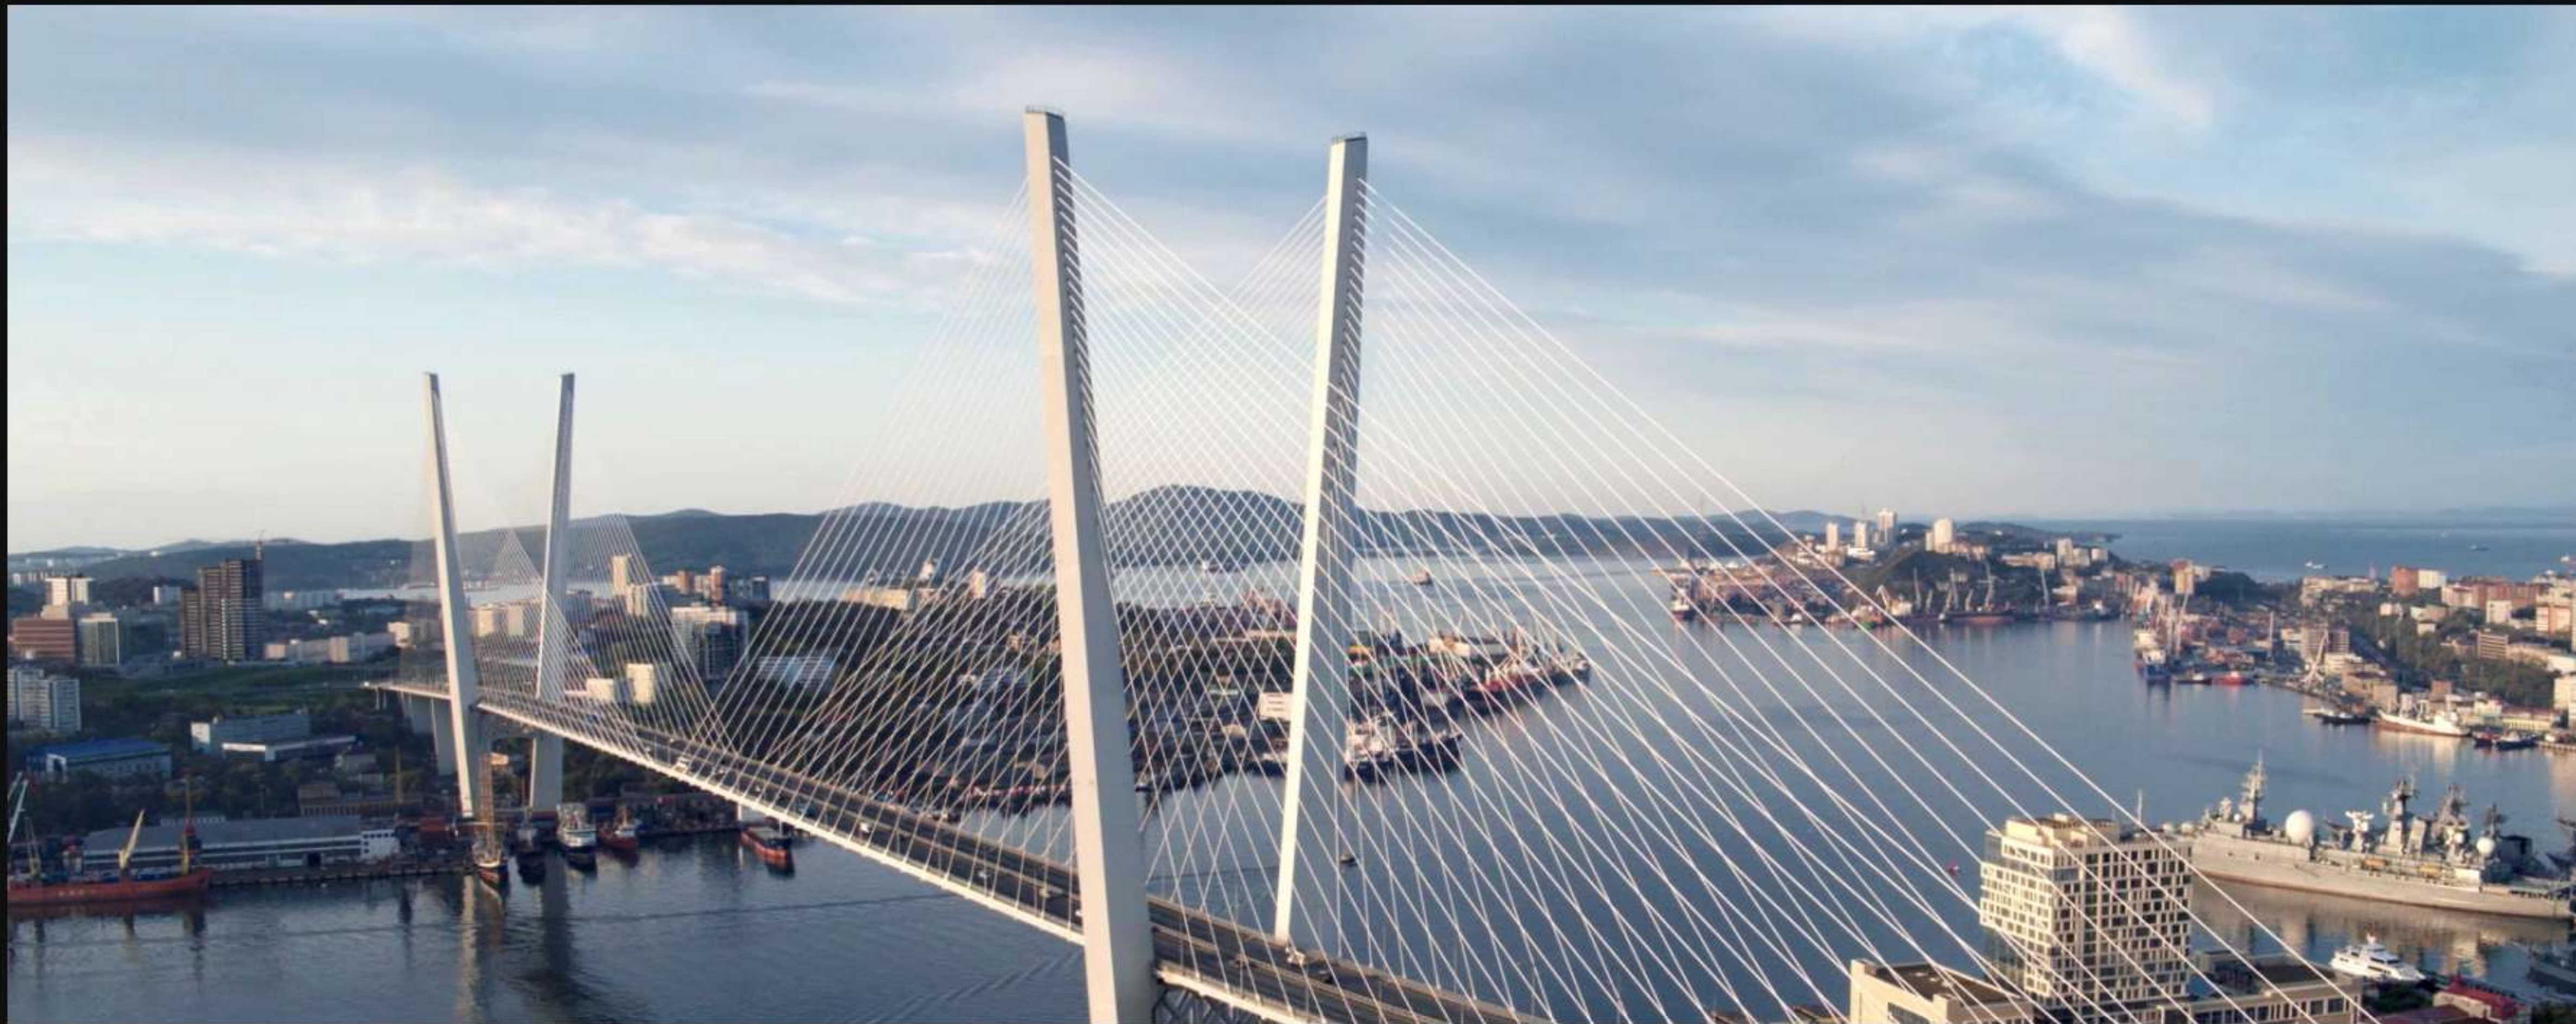

BURNY CITY

2020

CLASS | ELITE

LOCATION | VLADIVOSTOK

CLIENT | MFC BURNY

JANRE | ARCHITECTURE VIDEO

ART3D | IDEA, SCREENPLAY, 3D-ANIMATION, VIDEO SHOOTING, QUADCOPTER SHOOTING, PRODUCTION